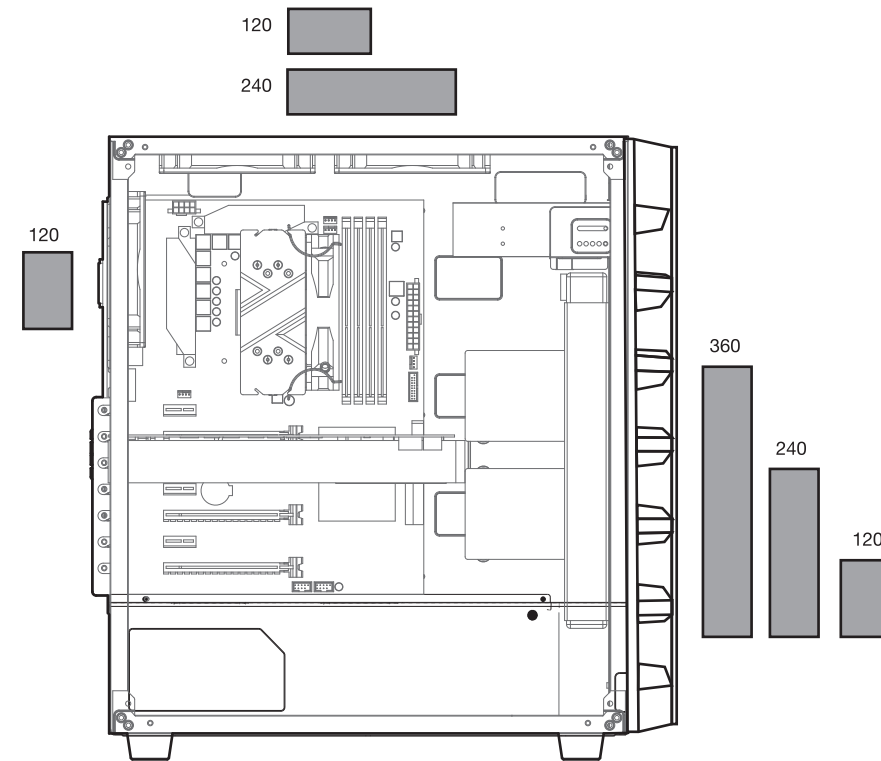

1. Accessory Kit

BLACK DIAMOND
User Manual

PSU Screw*4	Motherboard & SSD Screw*20
HDD Screw*8	Fan Screw*12
M/B Stand-Off*2	Fan Screw A-2

2. Water-Cool Radiator Compatibility