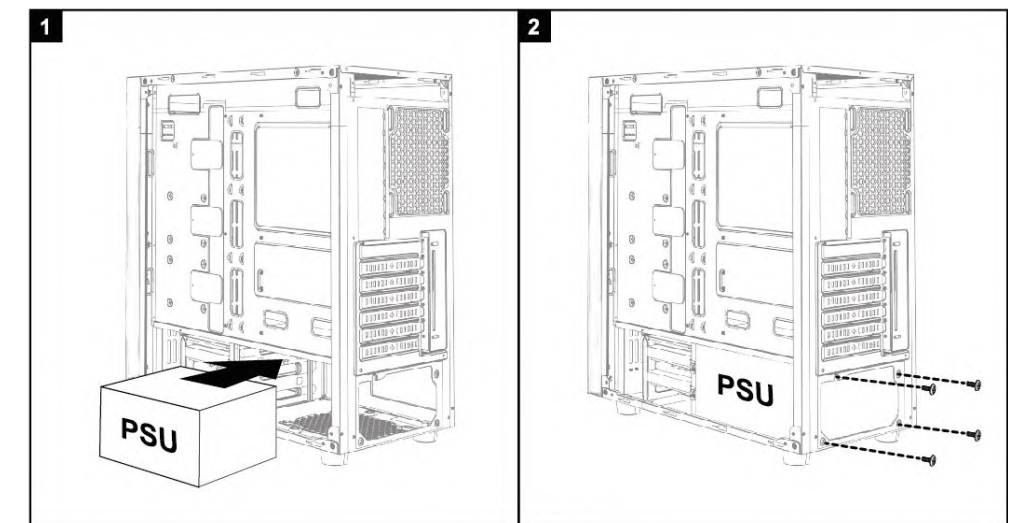

2. Water-Cool Radiator Compatibility

3. Fan Compatibility

4. 2.5" HDD/SSD Installation

5. 2.5" & 3.5" Installation

6. PSU Installation

Limits of Warranty:

- Warranty coverage does not include the following:
- A faulty product that leads to harm or damage to other products
 - Damage of product as a result of other product components
 - Incorrect method of operation or use of product not for intended use
 - Any form of alteration to original product
 - Inability to install the product as a result of incompatibility with other components.