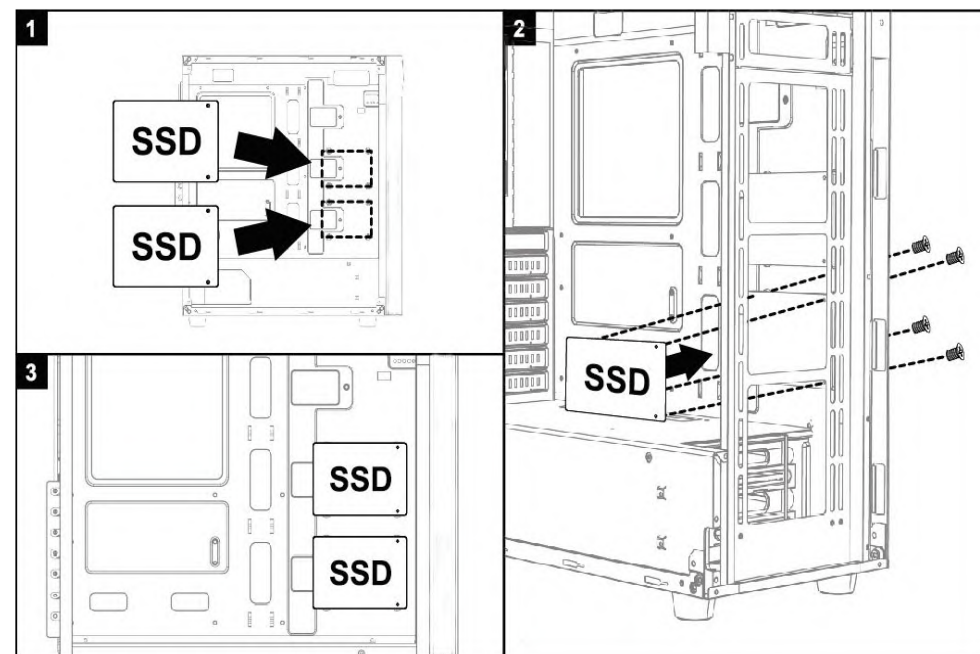

2. Water-Cool Radiator Compatibility

3. Fan Compatibility

4. 2.5" HDD/SSD Installation

5. 2.5" & 3.5" Installation

6. PSU Installation

Limits of Warranty:

- Warranty coverage does not include the following:
- A faulty product that leads to harm or damage to other products
 - Damage of product as a result of other product components
 - Incorrect method of operation or use of product not for intended use
 - Any form of alteration to original product
 - Inability to install the product as a result of incompatibility with other components.