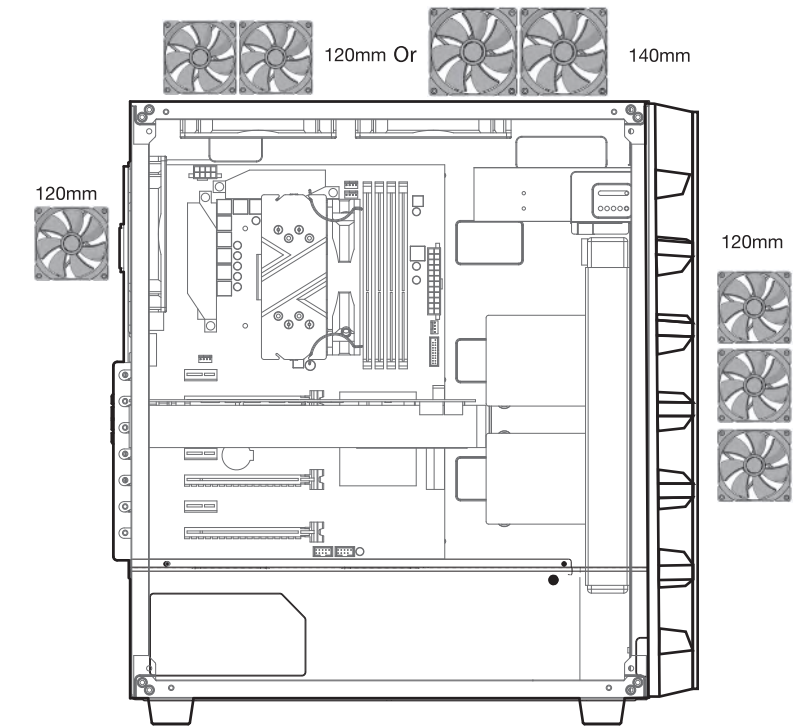

3. Fan Compatibility