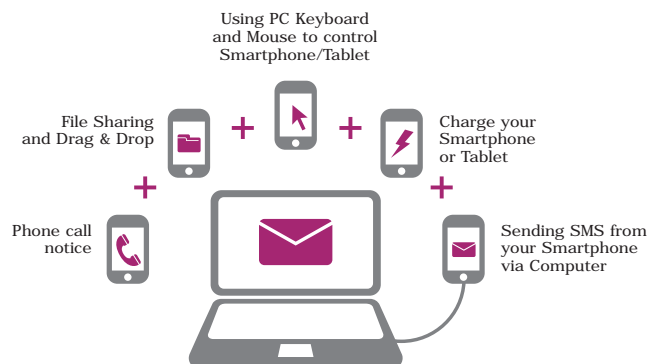

ICY BOX IB-AC511 PC to Android Smartphone/Tablet Shadow Adapter

Hauptmerkmale

- Access Android smartphone/tablet via PC with mouse, keyboard and screen
- Mirror the Android screen on the bigger PC screen
- Easy text input via PC Keyboard
- File sharing by drag & drop between PC & Smartphone
- Copy text via copy & past between PC & smartphone
- Sending messages from your smartphone/tablet via your computer
- Charge power by your computer
- Touch screen PC supported

Technical Data

Model	IB-AC511
Article No.	70539
EAN Code	4250078160151
Brand	ICY BOX
Colour	black
Material	plastic
interface to PC	USB 2.0 Type A
Interface to Smartphone	microUSB
Data transfer	up to 480 Mbit/s
Cable length	1,2 m
Plug & Play	installation of driver and app necessary
System requirement	PC with Windows 7 or 8.x, USB 2.0 oder 3.0 connector. Mobile device with Android 4.1 or later and microUSB interface
LED	Blue LED for connection and access
Power Supply	USB buspower
Apps Software	"Android Shadow Helper" from "Google Play"

Example of use

For convenient mobile usage

Android Shadow Cable enables to share documents, slides, photos, and everything else between your smartphone/tablet and your computer. You can easily control your smartphone/tablet by your computer directly. The status of your smart phone could be simultaneously shown on your computer's screen.

1. App mirrors smartphone screen
2. Smartphone mirrors input on the Computer
3. IB-AC511
4. Use the keyboard to write text on the smartphone
5. Transfer data via drag & drop to the smartphone

Supported mobile device