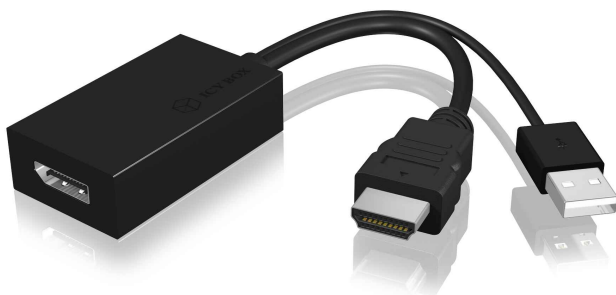

ICY BOX IB-AC526 High Speed HDMI® to DisplayPort® adapter

Key features

- Advanced High Speed HDMI® (male) to DisplayPort® (female) adapter
- High Speed HDMI® Type-A with HDCP® 1.3 support
- Supports DisplayPort® 1.2 with SST format
- USB powered, no additional power supply necessary
- OS independent, no driver installation necessary

Sharp as a blade

The IB-AC526 is a high-speed HDMI® to DisplayPort® adapter targeted for devices such as audio-video accessories, notebooks etc. This device takes High Speed HDMI® input and converts it to a standard DisplayPort® with resolutions up to 4K@30Hz.

Packing content: 1x IB-AC526

Technical data

Model	IB-AC526
Article No.	70572
EAN	4250078163190
Article text	High Speed HDMI® to DisplayPort® adapter
Brand	ICY BOX
Colour	Black
Material	Plastic
Chipset	STDP2600
Video/Audio Output	DisplayPort® 1.2 standard
Video/Audio Input	1x High Speed HDMI® Type-A interface
Power supply	Power via USB connection from source device
Resolution	4096x2160 (4Kx2K)@24 Hz/30 Hz; 24 bits/pixel 1920x1080 (FHD)@120 Hz; 24 bits/pixel 2560x1600 (WQXGA)@60 Hz; 24 bits/pixel (depending on the system)
System requirements	Source device with HDMI® output TV or Monitor with DisplayPort® input Power supply: USB interface (Host device) DisplayPort® cable (not included)